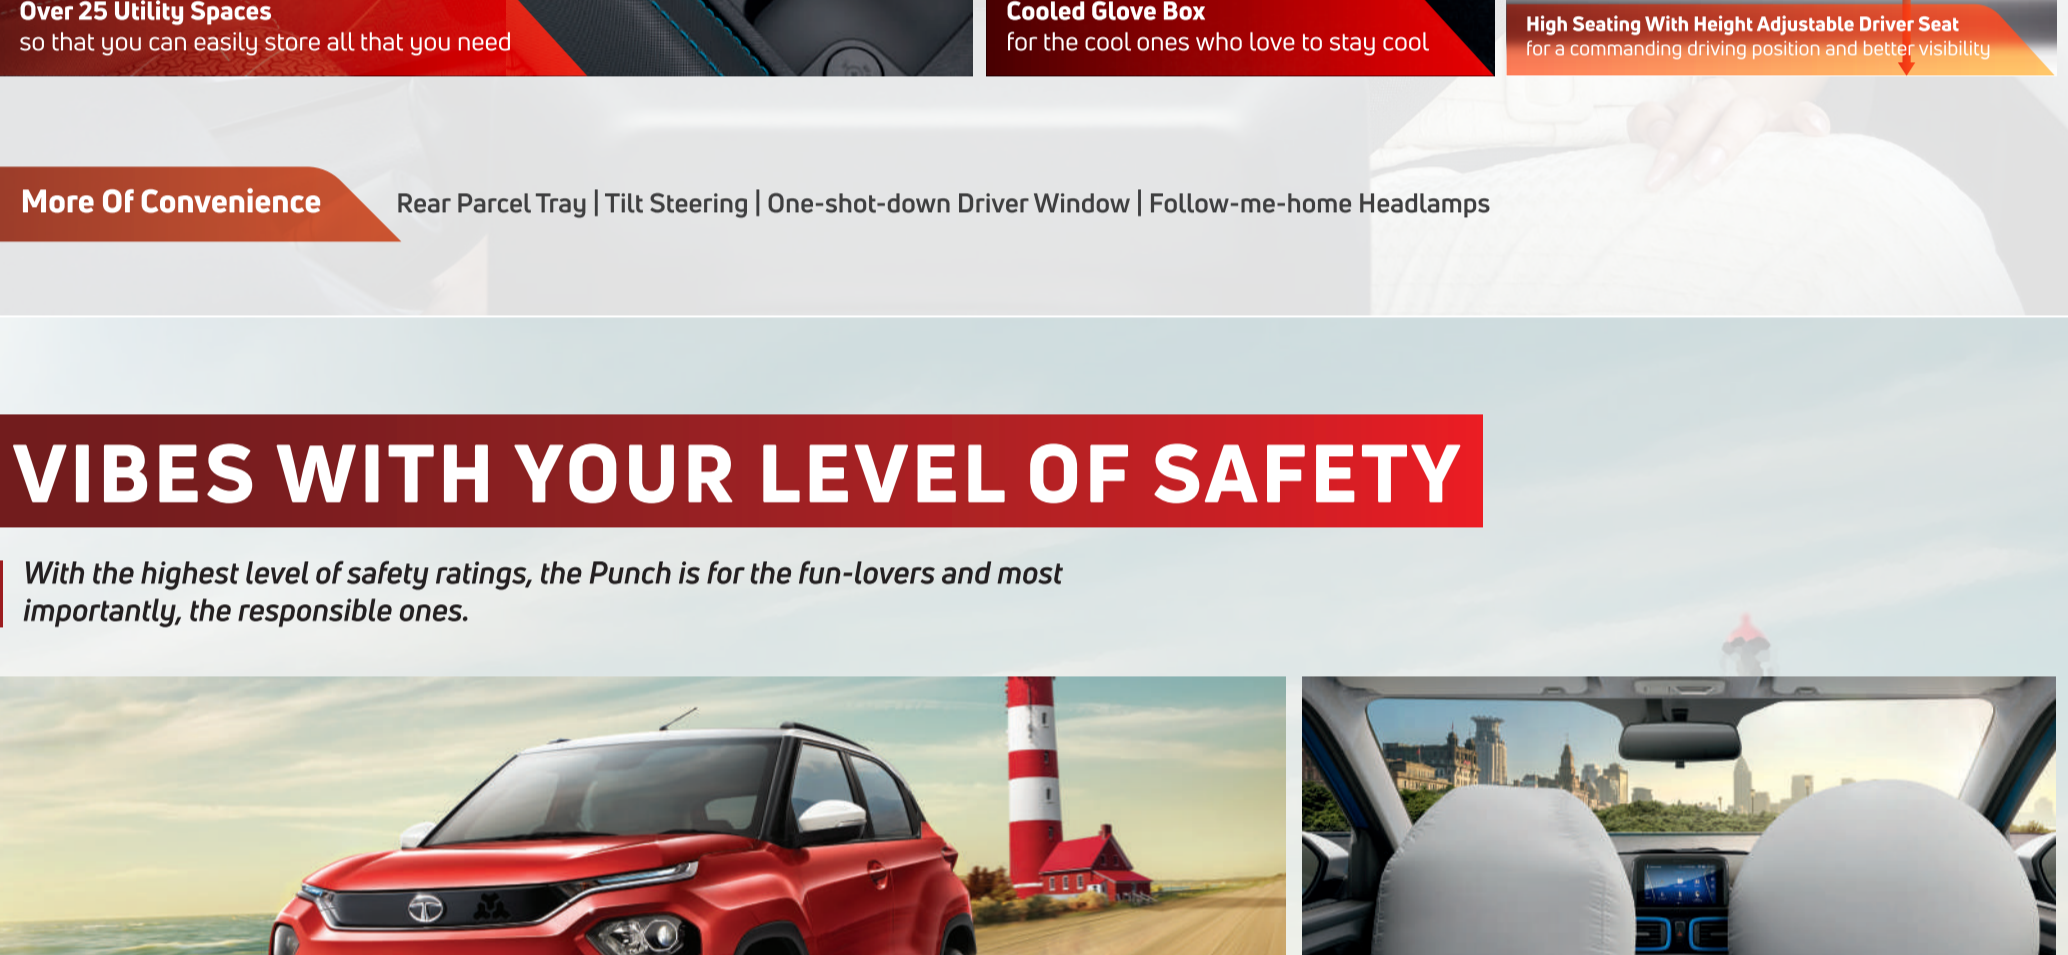

VIBES WITH YOUR SWAG

The Punch has a premium-looking stylish dashboard that makes the inside look as cool as it does outside.

More Of Stylish Interiors Body-coloured Air Vents | D-cut Steering Wheel | Dual Tone Dashboard Layout

VIBES WITH YOUR NEED FOR COMFORT

Sit back and relax. Cruise with your gang. Make room for more fun.

More Of Comfort Rear Wiper & Wash | Front Power Outlet | Fast USB Charger

VIBES WITH YOUR GANG

So comfortable that it vibes with all the 5 passengers inside. You, the navigator next to you and the three resident DJs at the back.

More Of Convenience Rear Parcel Tray | Tilt Steering | One-shot-down Driver Window | Follow-me-home Headlamps

VIBES WITH YOUR LEVEL OF SAFETY

With the highest level of safety ratings, the Punch is for the fun-lovers and most importantly, the responsible ones.