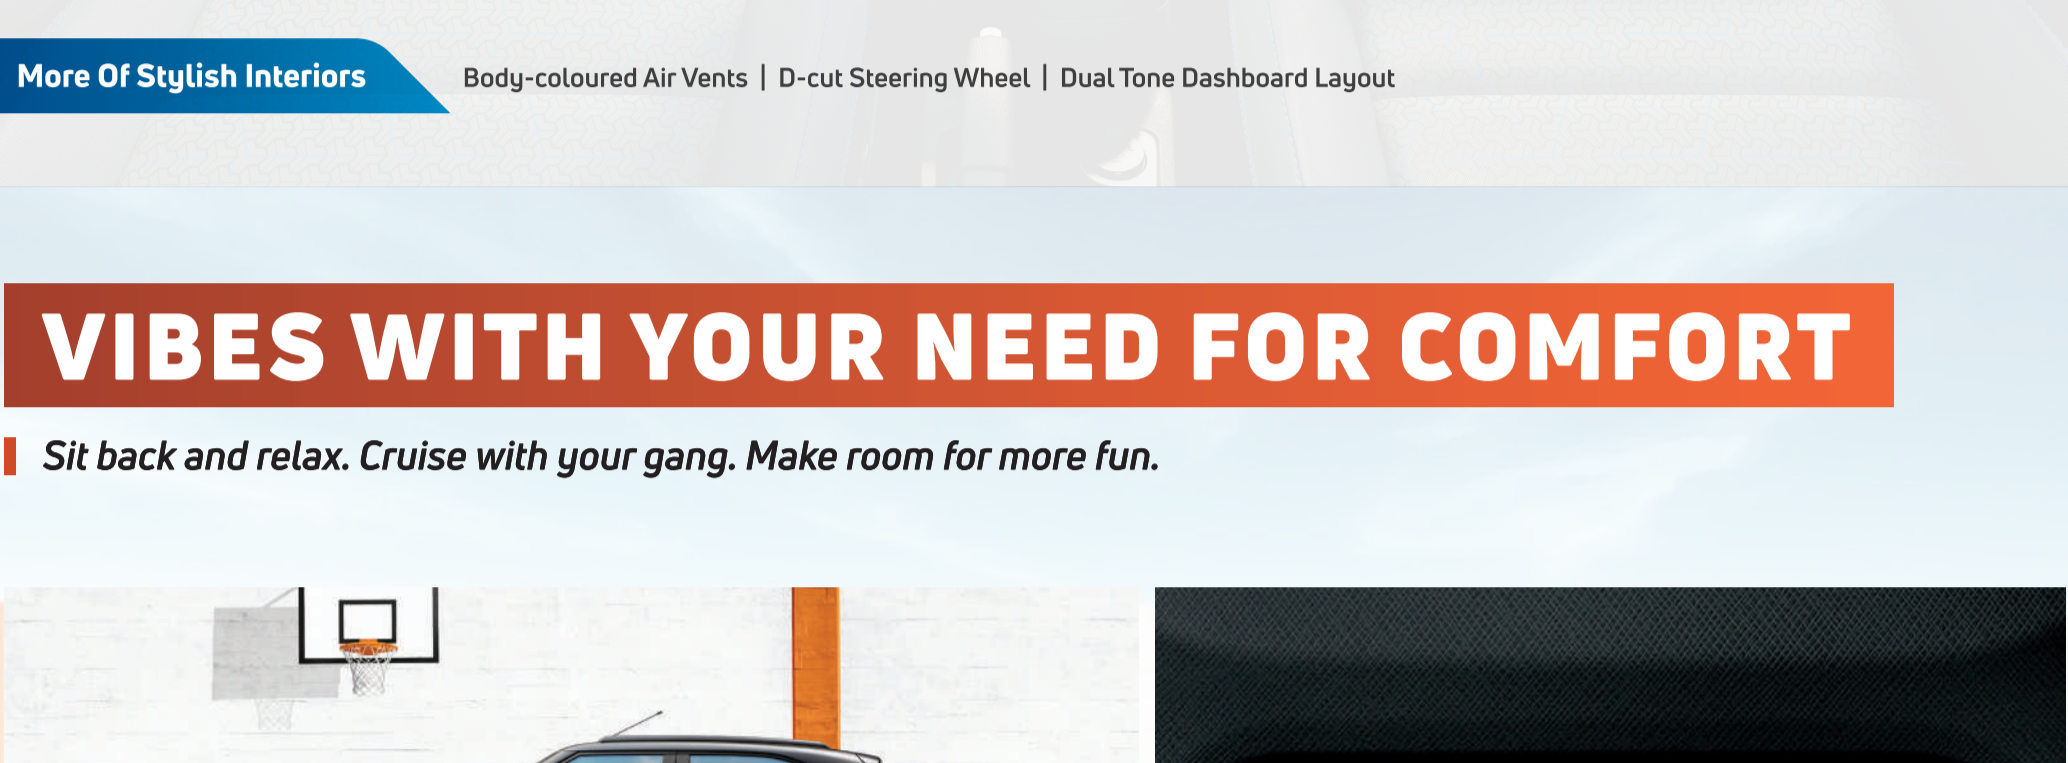

VIBES WITH YOUR SWAG

The Punch has a premium-looking stylish dashboard that makes the inside look as cool as it does outside.

More Of Stylish Interiors Body-coloured Air Vents | D-cut Steering Wheel | Dual Tone Dashboard Layout

VIBES WITH YOUR NEED FOR COMFORT

Sit back and relax. Cruise with your gang. Make room for more fun.

More Of Comfort Rear Wiper & Wash | Front Power Outlet | Fast USB Charger

VIBES WITH YOUR GANG

So comfortable that it vibes with all the 5 passengers inside. You, the navigator next to you and the three resident DJs at the back.