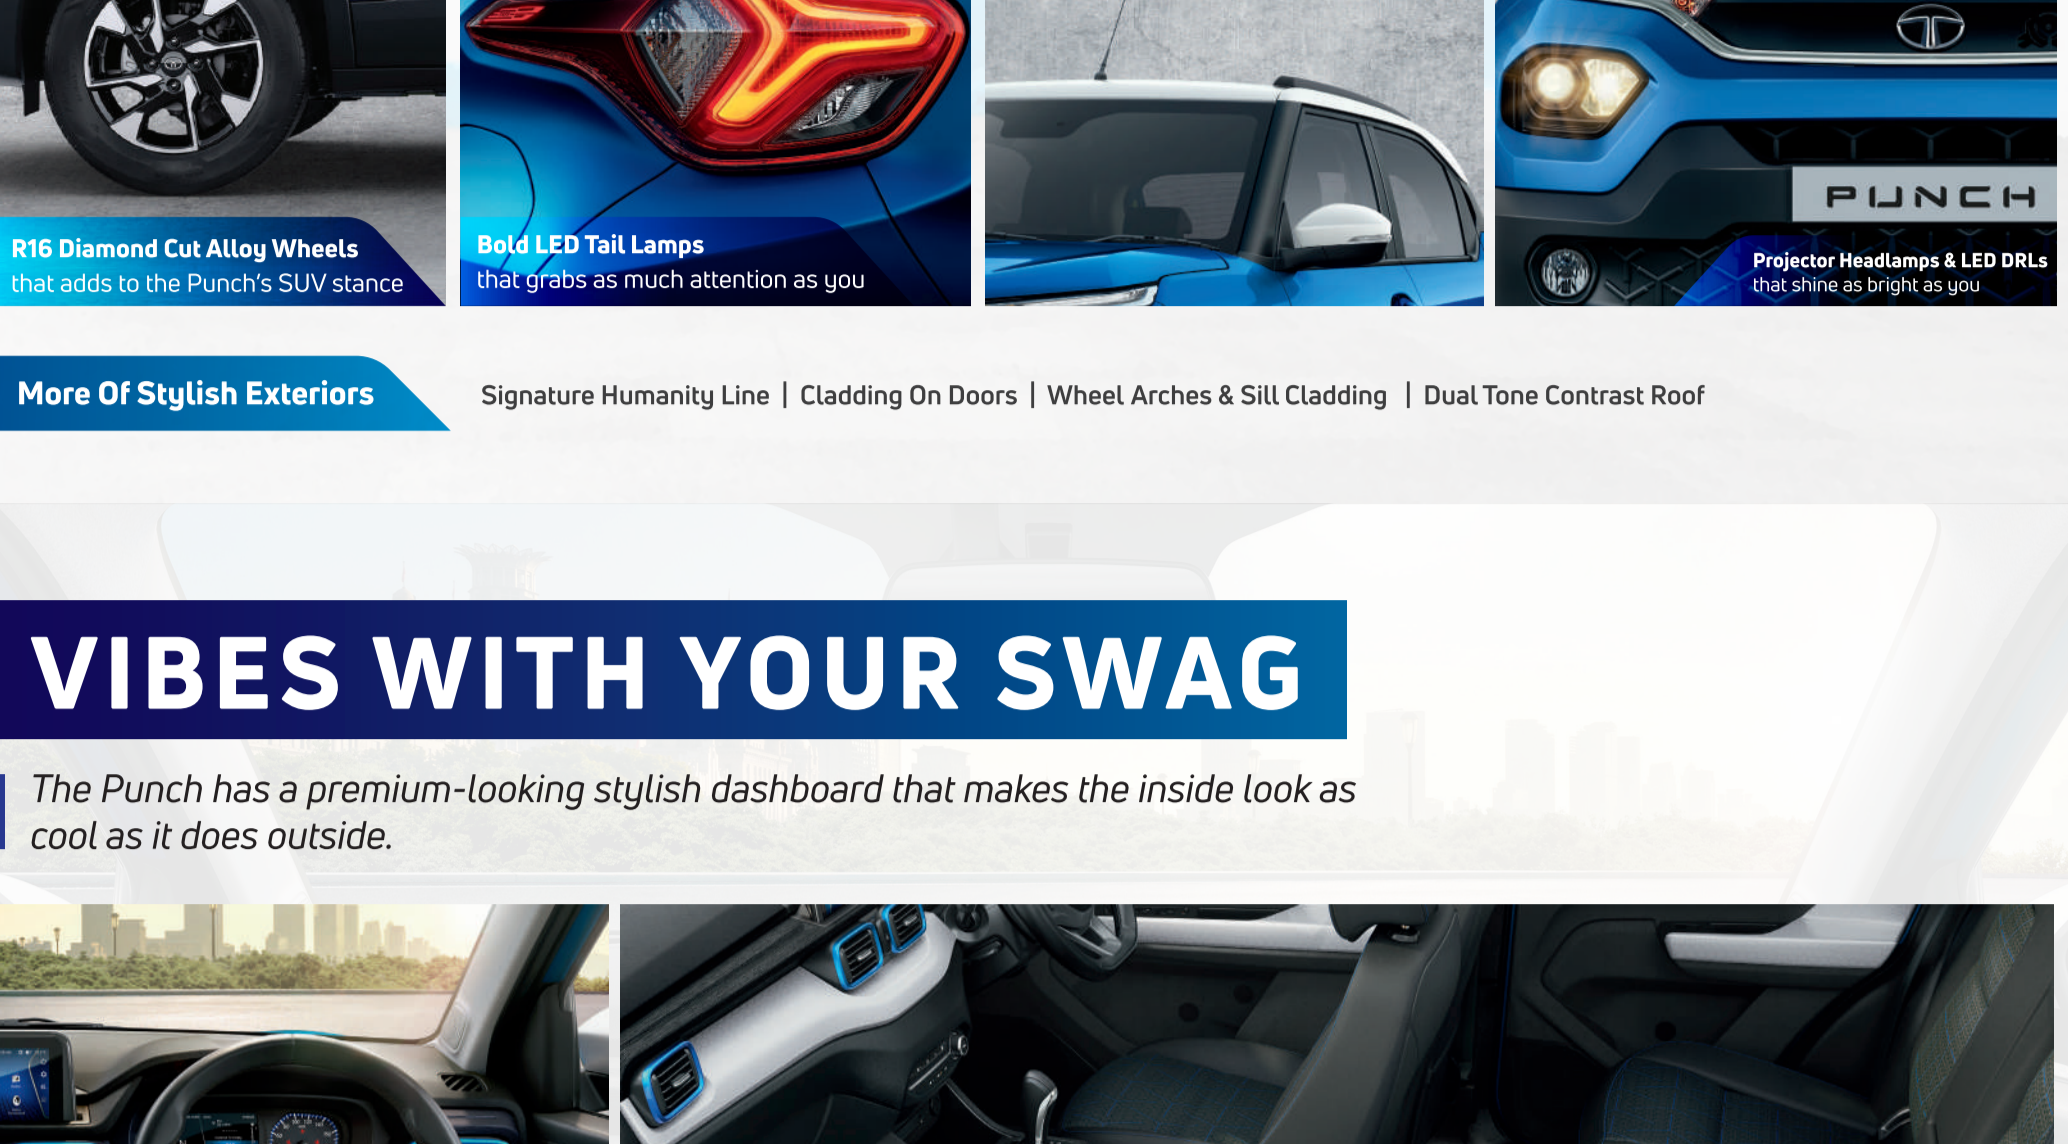

VIBES WITH YOUR STYLE

The world will take notice of two showstoppers. You and the Punch.

More Of Stylish Exteriors Signature Humanity Line | Cladding On Doors | Wheel Arches & Sill Cladding | Dual Tone Contrast Roof

VIBES WITH YOUR SWAG

The Punch has a premium-looking stylish dashboard that makes the inside look as cool as it does outside.

More Of Stylish Interiors Body-coloured Air Vents | D-cut Steering Wheel | Dual Tone Dashboard Layout

More Of Convenience Rear Parcel Tray | Tilt Steering | One-shot-down Driver Window | Follow-me-home Headlamps

VIBES WITH YOUR LEVEL OF SAFETY

With the highest level of safety ratings, the Punch is for the fun-lovers and most importantly, the responsible ones.