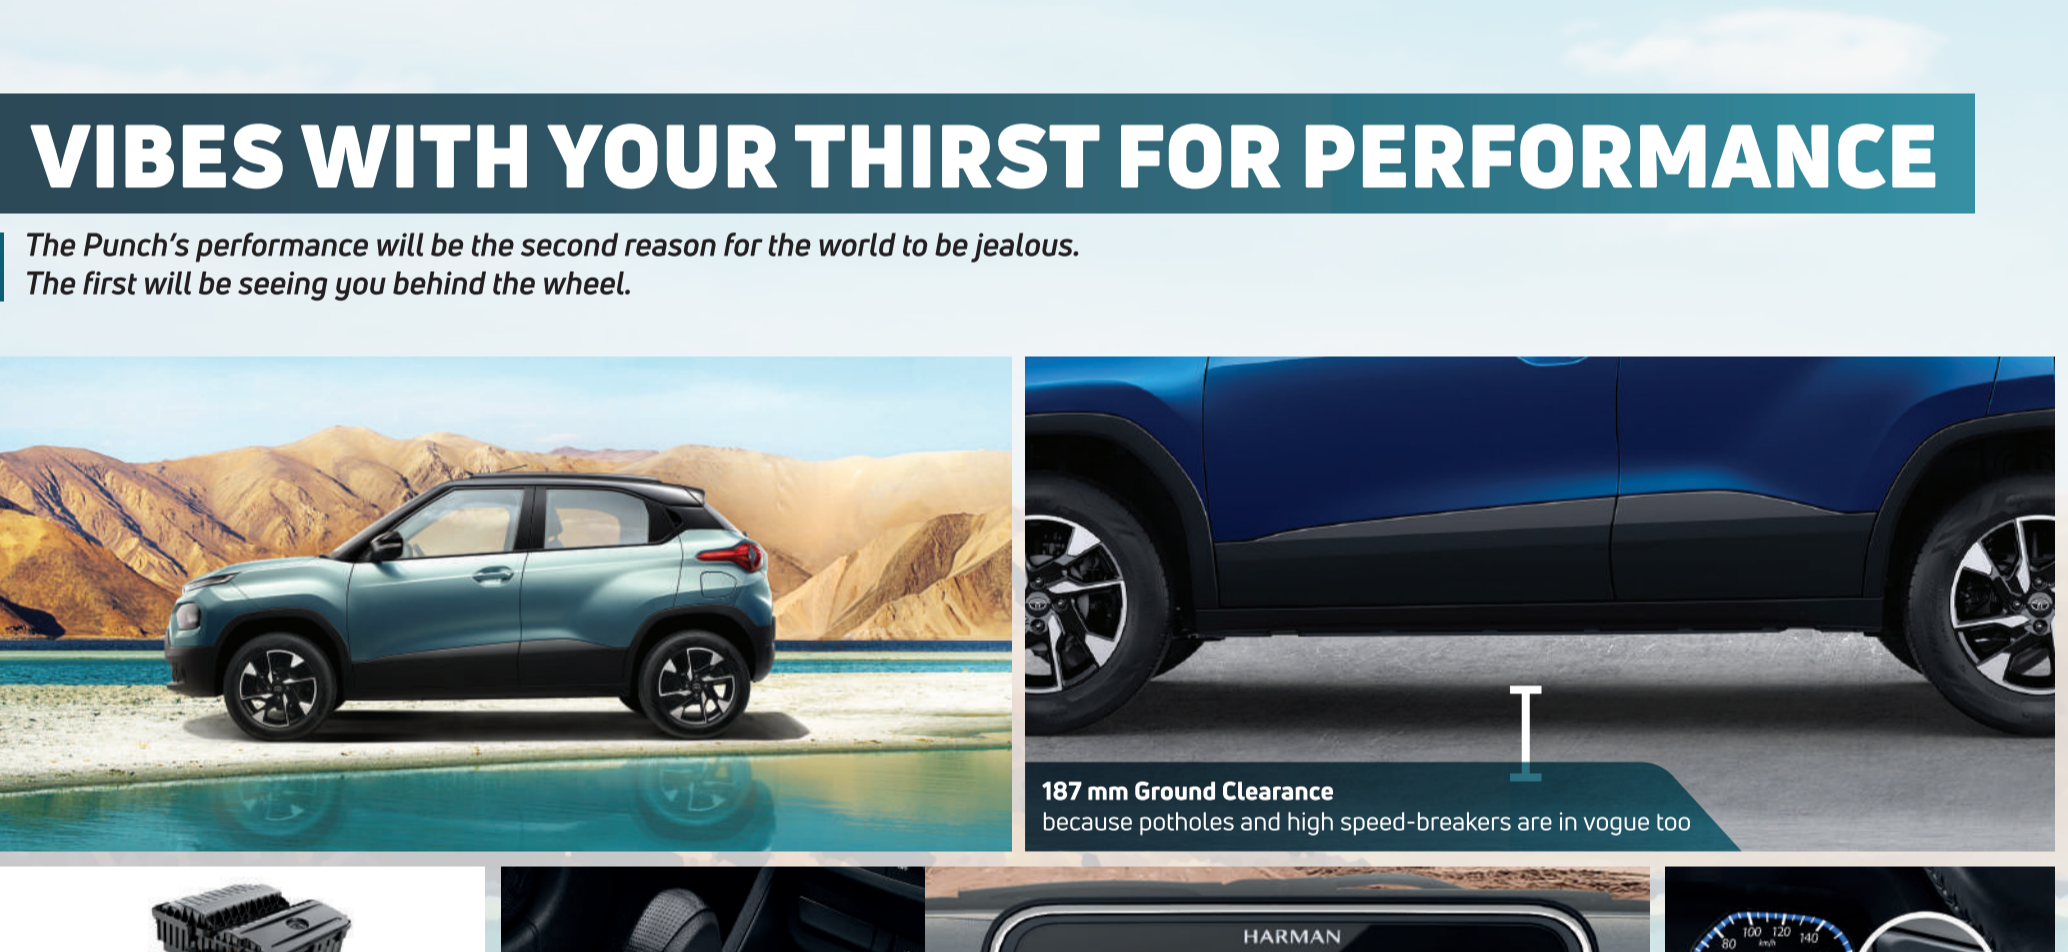

VIBES WITH YOUR SWAG

The Punch has a premium-looking stylish dashboard that makes the inside look as cool as it does outside.

More Of Stylish Interiors Body-coloured Air Vents | D-cut Steering Wheel | Dual Tone Dashboard Layout

VIBES WITH YOUR NEED FOR COMFORT

Sit back and relax. Cruise with your gang. Make room for more fun.

More Of Comfort Rear Wiper & Wash | Front Power Outlet | Fast USB Charger

VIBES WITH YOUR GANG

So comfortable that it vibes with all the 5 passengers inside. You, the navigator next to you and the three resident DJs at the back.

More Of Convenience Rear Parcel Tray | Tilt Steering | One-shot-down Driver Window | Follow-me-home Headlamps

VIBES WITH YOUR LEVEL OF SAFETY

With the highest level of safety ratings, the Punch is for the fun-lovers and most importantly, the responsible ones.